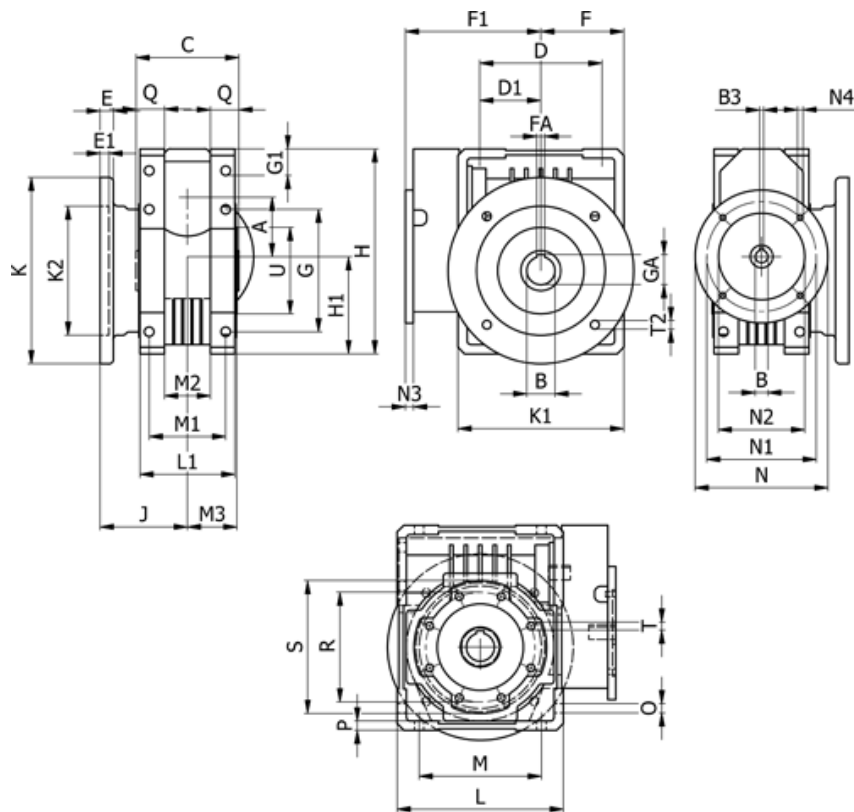

Article number: 3921086138520

Description: Worm gear
WR 86-UFC1-138-63B5, without lubrication

Measures

A = 86.90	E = 15	H = 245.5	M = 144	N4 = M8x10	U = 110
B = 35	E1 = 6	H1 = 100.0	M1 = 101	O = 11.5	
B1 E7 = 14	F = 100	J = 151.0	M2 = 57	P = 11	
B2 = 16.3	F1 = 168	K = 210	M3 = 64.5	Q = 45	
B3 H9 = 5	FA = 10	K1 = 176	N = 140	R = 130	
C = 140	G = 144	K2 = 152	N1 = 115	S = 150	
D = 144.0	G1 = 45.5	L = 200	N2 = 95	T = M10x18	
D1 = 72.0	GA = 38.3	L1 = 125	N3 = 10.0	T2 = 12.5	